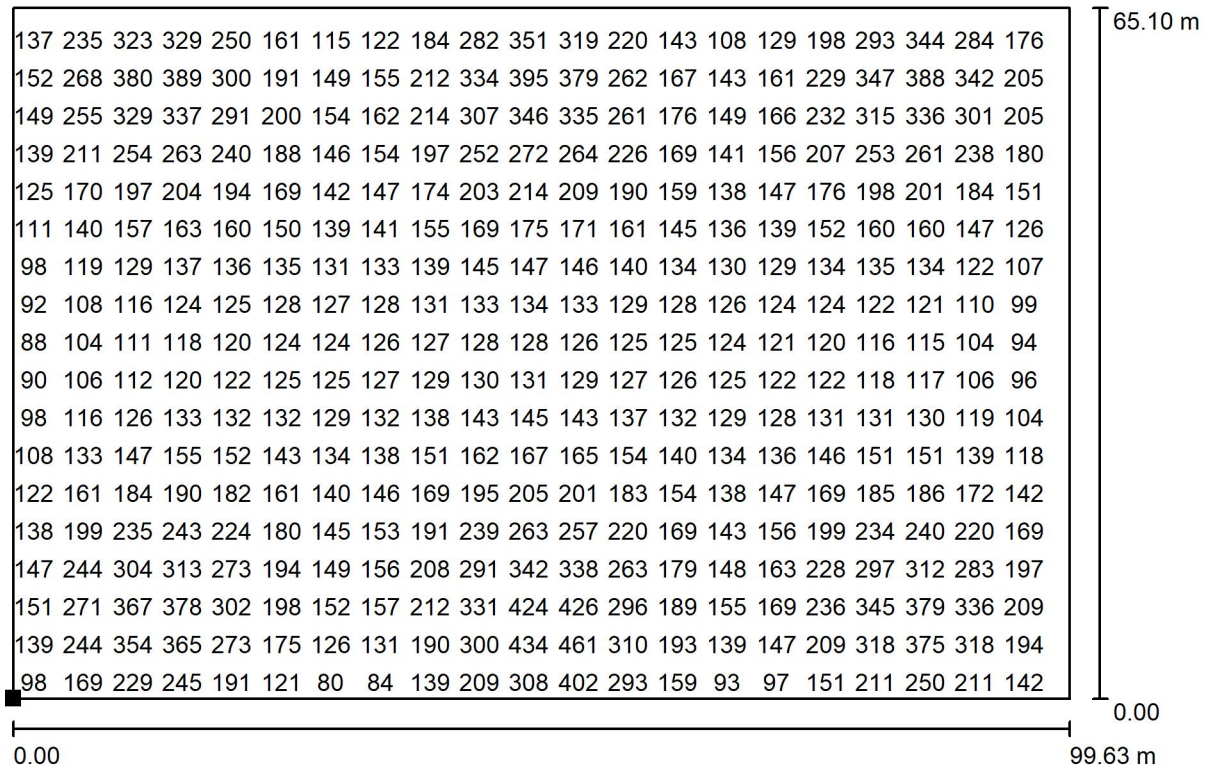

Operator
Telephone
Fax
e-Mail

Exterior Scene 1 / Gramado Campo / Gramado 1 / Value Chart (E)

Values in Lux, Scale 1 : 713

Not all calculated values could be displayed.

Position of surface in external scene:

Marked point:

(4.018 m, 4.749 m, 0.060 m)

Grid: 128 x 128 Points

E_{av} [lx]
184

E_{min} [lx]
66

E_{max} [lx]
479

u_0
0.358

E_{min} / E_{max}
0.138